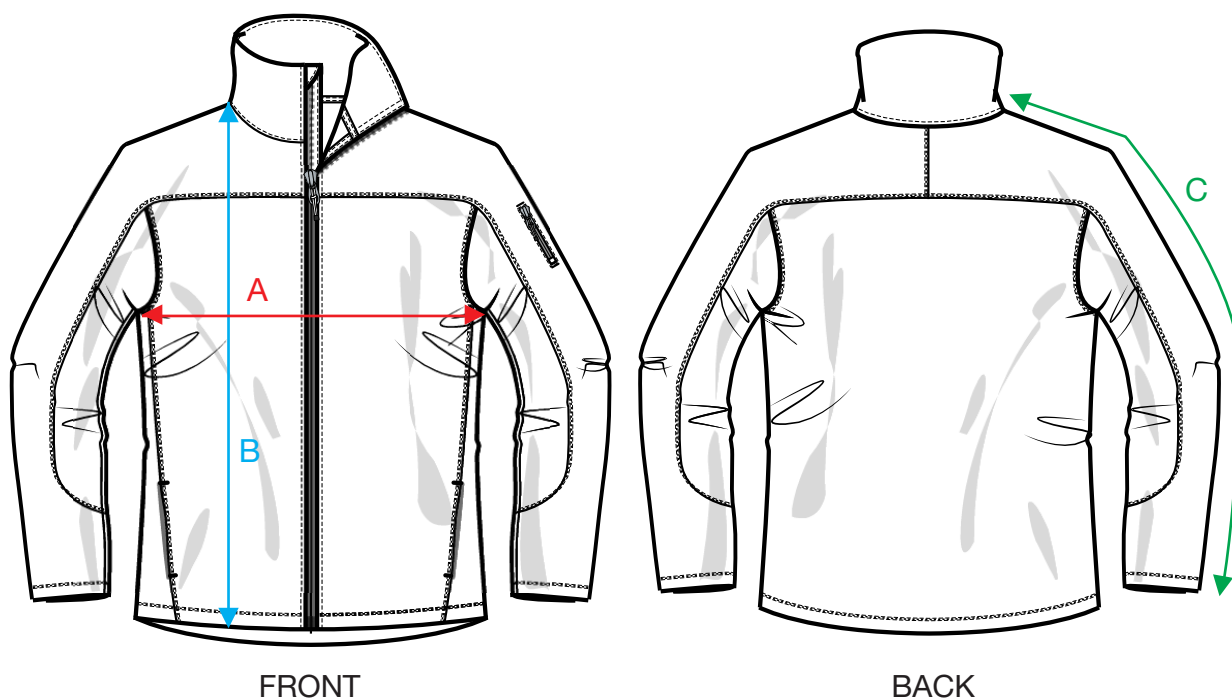

MEASUREMENT SHEET/SIZE SPEC

021055 DUCAN

MEASUREMENT IN CM	XS	S	M	L	XL	XXL
A - 1/2 CHEST	46	49	52	55	59	63
B - BODYLENGTH FRONT HPS	59	63	67	70	73	75
C - SLEEVELENGTH + SHOULDER	73,5	75,5	77,5	79	80,5	82

Sizing chart is in centimeters and sizing is subject to a market accepted tolerance. No rights may be derived from this sizing chart.