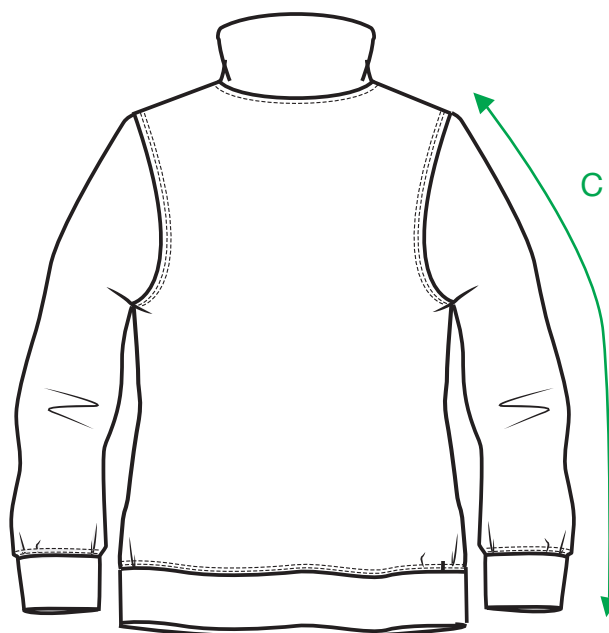

## MEASUREMENT SHEET/SIZE SPEC

### 021039 BASIC CARDIGAN LADIES

FRONT

BACK

MEASUREMENT IN CM	XS/34	S/36	M/38	L/40	XL/42
A - 1/2 CHEST	44	47	50	55	60
B - BODYLENGTH FRONT HPS	59	61	63	65	67
C - SLEEVELENGTH	59	60,5	62	63,5	65

Sizing chart is in centimeters and sizing is subject to a market accepted tolerance. No rights may be derived from this sizing chart.