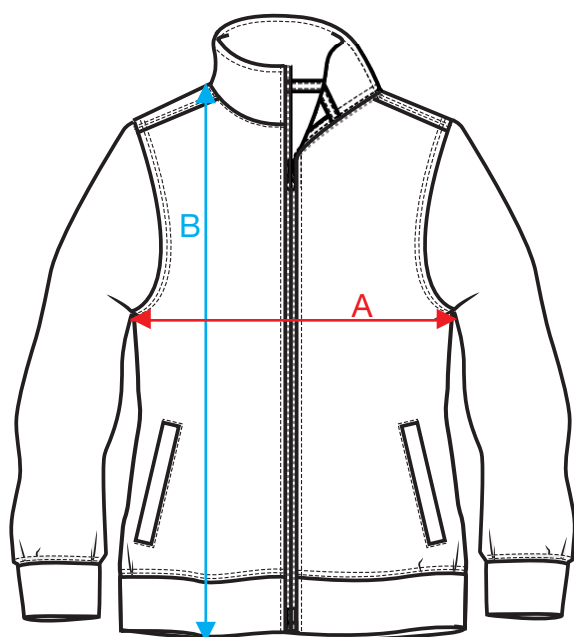

## MEASUREMENT SHEET/SIZE SPEC

### 021039 BASIC CARDIGAN LADIES

FRONT

BACK

MEASUREMENT IN CM	XS/34	S/36	M/38	L/40	XL/42
A - 1/2 CHEST	44	47	50	55	60
B - BODYLENGTH FRONT HPS	59	61	63	65	67
C - SLEEVELENGTH	59	60,5	62	63,5	65

Sizing chart is in centimeters and sizing is subject to a market accepted tolerance. No rights may be derived from this sizing chart.