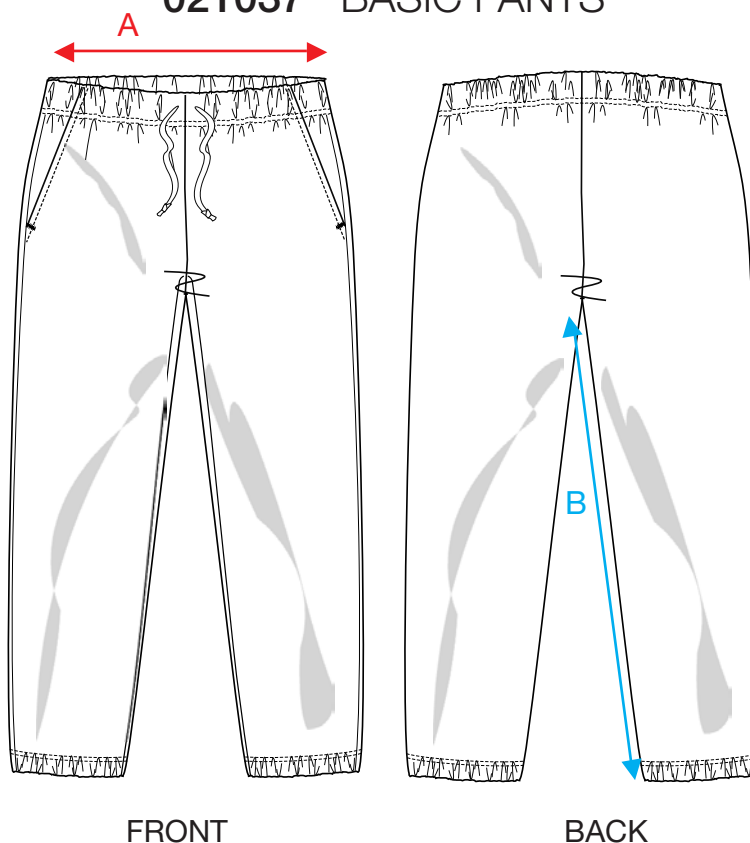

### MEASUREMENT SHEET/SIZE SPEC

#### 021037 BASIC PANTS

FRONT

BACK

MEASUREMENT IN CM	XS	S	M	L	XL	XXL	3XL
A - 1/2 WAIST RELAXED	35,6	37,3	39	41,5	44	46,5	49
B - INSEAM	75	78	80	82	85	88	91

Sizing chart is in centimeters and sizing is subject to a market accepted tolerance. No rights may be derived from this sizing chart.