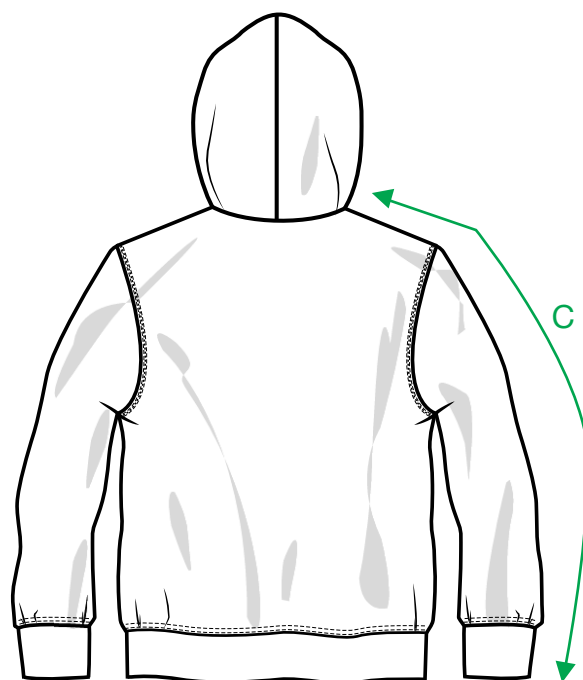

## MEASUREMENT SHEET/SIZE SPEC

### 021034 BASIC HOODY FULL ZIP

FRONT

BACK

MEASUREMENT IN CM	XS	S	M	L	XL	XXL	3XL	4XL	5XL
A - 1/2 CHEST	46	50	54	59	64	69	75	81	87
B - BODYLENGTH FRONT HPS	64	67	70	73	76	79	82	85	88
C - SHOULDER + SLEEVELENGTH	75	77	79	81	83,5	86	88,5	90,5	92,5