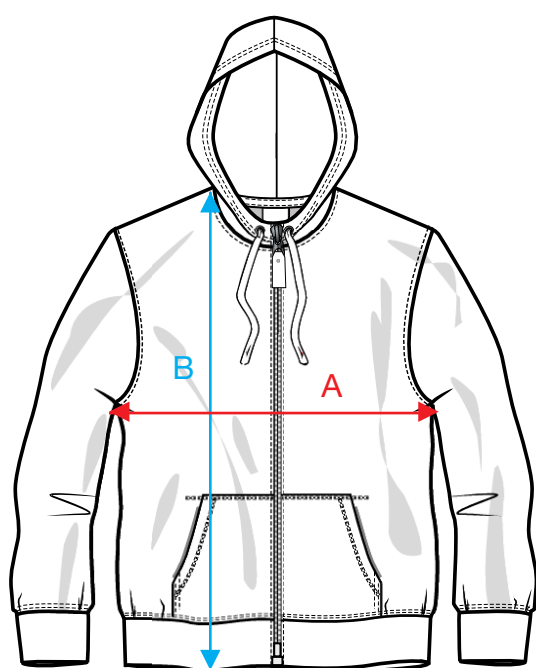

## MEASUREMENT SHEET/SIZE SPEC

### 021034 BASIC HOODY FULL ZIP

FRONT

BACK

MEASUREMENT IN CM	XS	S	M	L	XL	XXL	3XL	4XL	5XL
A - 1/2 CHEST	46	50	54	59	64	69	75	81	87
B - BODYLENGTH FRONT HPS	64	67	70	73	76	79	82	85	88
C - SHOULDER + SLEEVELENGTH	75	77	79	81	83,5	86	88,5	90,5	92,5

Sizing chart is in centimeters and sizing is subject to a market accepted tolerance. No rights may be derived from this sizing chart.