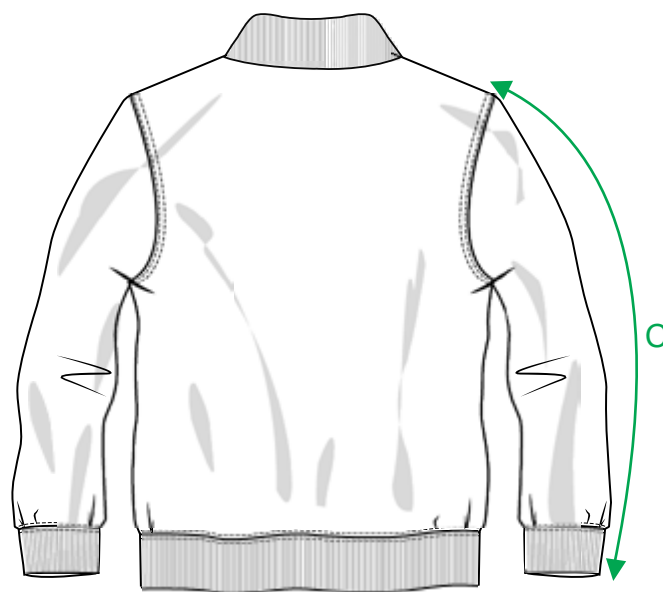

NewWave

TEXTILES

A NEW WAVE GROUP COMPANY

MEASUREMENT SHEET/SIZE SPEC

021032 BASIC POLO SWEATER

FRONT

BACK

MEASUREMENT IN CM	XS	S	M	L	XL	XXL	3XL	4XL	5XL
A - BODYLENGTH FRONT HPS	64	67	70	73	76	79	82	85	88
B - 1/2 CHEST WIDTH	46	50	54	59	64	69	75	81	87
C - SHOULDER + SLEEVELENGTH	77	79	81	83	85,5	88	90,5	92,5	94,5