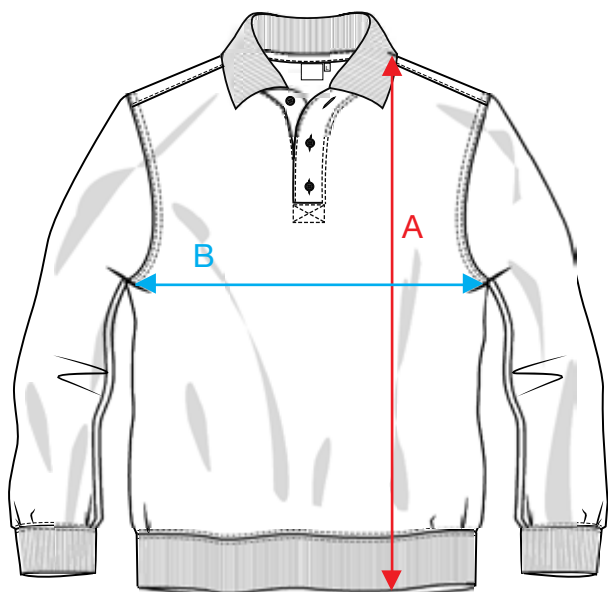

NewWave

TEXTILES

A NEW WAVE GROUP COMPANY

MEASUREMENT SHEET/SIZE SPEC

021032 BASIC POLO SWEATER

FRONT

BACK

MEASUREMENT IN CM	XS	S	M	L	XL	XXL	3XL	4XL	5XL
A - BODYLENGTH FRONT HPS	64	67	70	73	76	79	82	85	88
B - 1/2 CHEST WIDTH	46	50	54	59	64	69	75	81	87
C - SHOULDER + SLEEVELENGTH	77	79	81	83	85,5	88	90,5	92,5	94,5