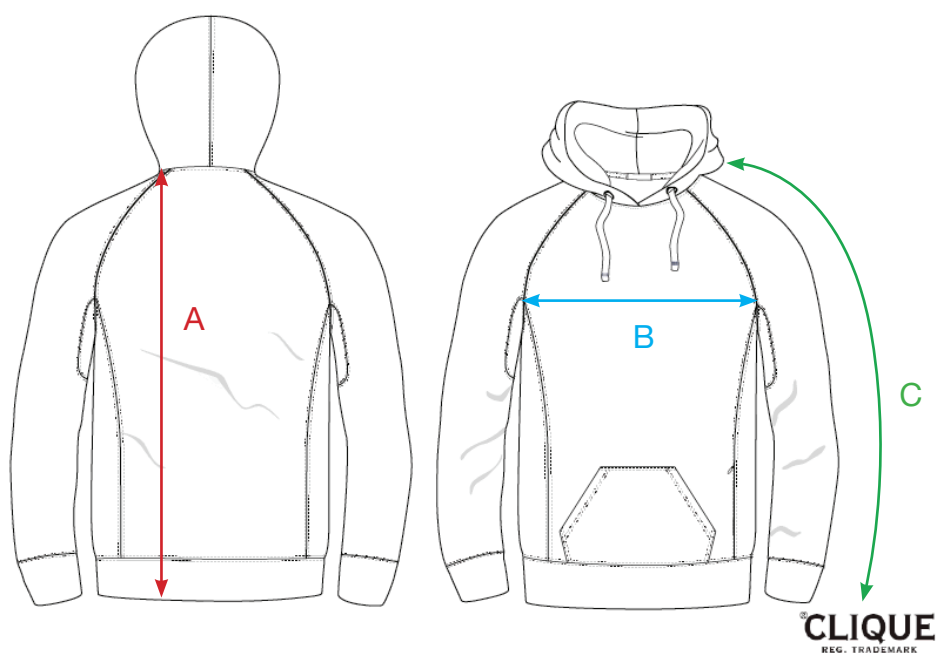

## MEASUREMENT SHEET/SIZE SPEC

021018 HELIX

MEASUREMENT IN CM	XS	S	M	L	XL	XXL	3XL
A - BODYLENGTH fr HPS	67	70	73	76	79	82	85
B - 1/2 CHEST	45	49	53	58	63	68	74
C - SLEEVE LENGTH fr HSP	79	81	83	85	87,5	90	92,5

Sizing chart is in centimeters and sizing is subject to a market accepted tolerance. No rights may be derived from this sizing chart.