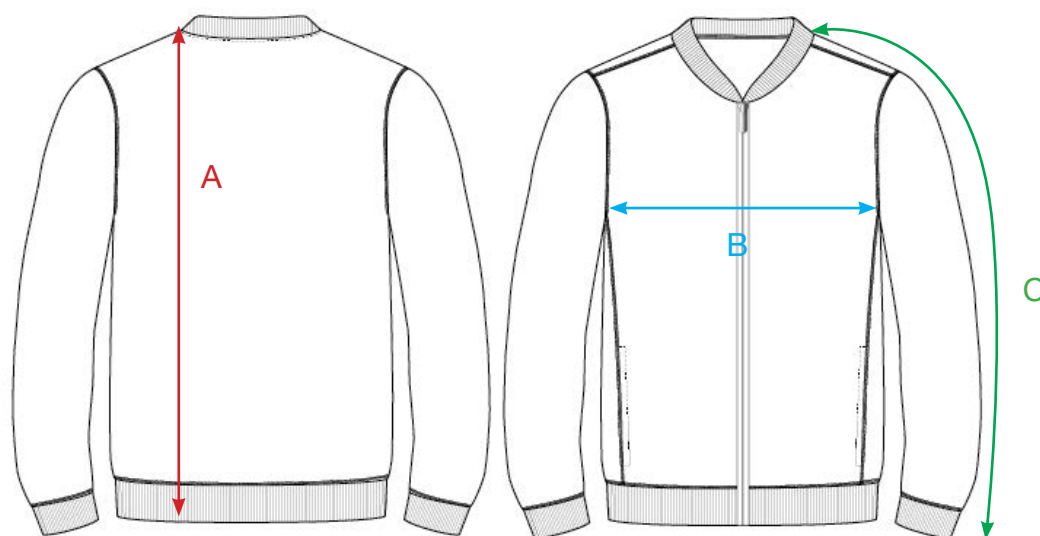

MEASUREMENT SHEET/SIZE SPEC

021006 PREMIUM OC CARDIGAN

MEASUREMENT IN CM	XS	S	M	L	XL	XXL	3XL
A - BODYLENGTH fr HPS	66	69	72	75	78	81	84
B - 1/2 CHEST	44	48	52	56	61	66	72
C - SLEEVE LENGTH fr HSP	65,5	67	67	68,5	68,5	69,5	69,5

Sizing chart is in centimeters and sizing is subject to a market accepted tolerance.
No rights may be derived from this sizing chart.