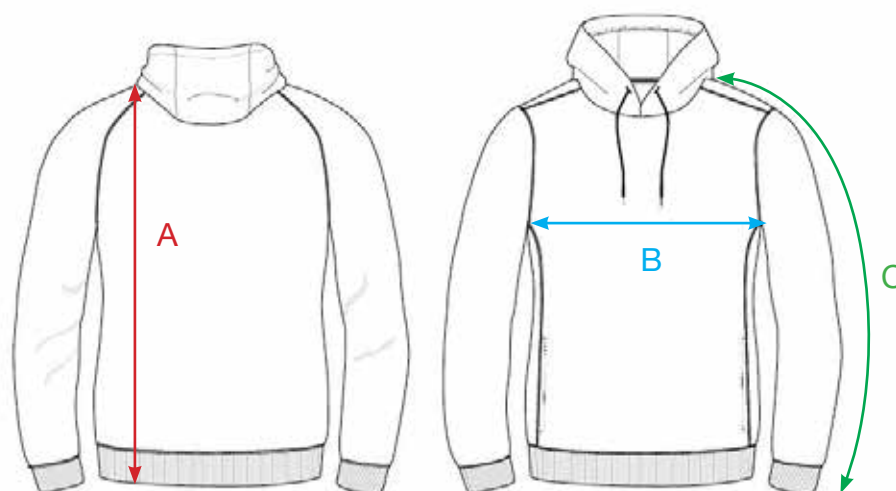

MEASUREMENT SHEET/SIZE SPEC

021003 PREMIUM OC HOODY LADIES

CLIQUE
REG. TRADEMARK

MEASUREMENT IN CM	XS	S	M	L	XL	XXL
A - BODYLENGTH fr HPS	62	64	66	69	72	75
B - 1/2 CHEST	42	46	50	55	60	65
C - SLEEVE LENGTH fr HSP	59,9	61	62,5	62,5	63,5	63,5

Sizing chart is in centimeters and sizing is subject to a market accepted tolerance.
No rights may be derived from this sizing chart.

CLIQUE
REG. TRADEMARK