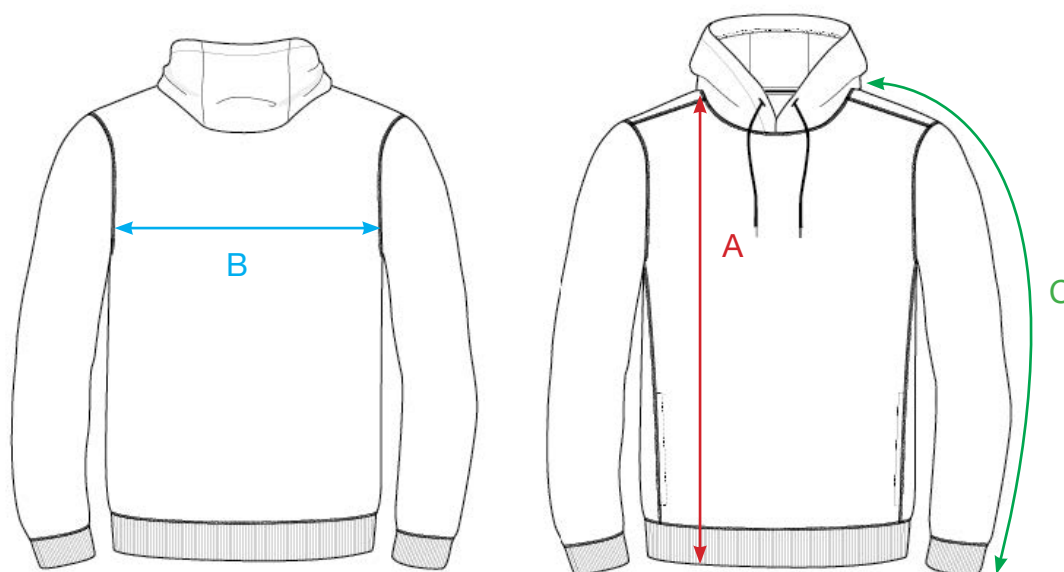

MEASUREMENT SHEET/SIZE SPEC

021002 PREMIUM OC HOODY

MEASUREMENT IN CM	XS	S	M	L	XL	XXL	3XL
A - BODYLENGTH fr HPS	66	69	72	75	78	81	84
B - 1/2 CHEST	44	48	52	56	61	66	72
C - SLEEVE LENGTH fr HSP	65,5	67	67	68,5	68,5	69,5	69,5

Sizing chart is in centimeters and sizing is subject to a market accepted tolerance.
No rights may be derived from this sizing chart.