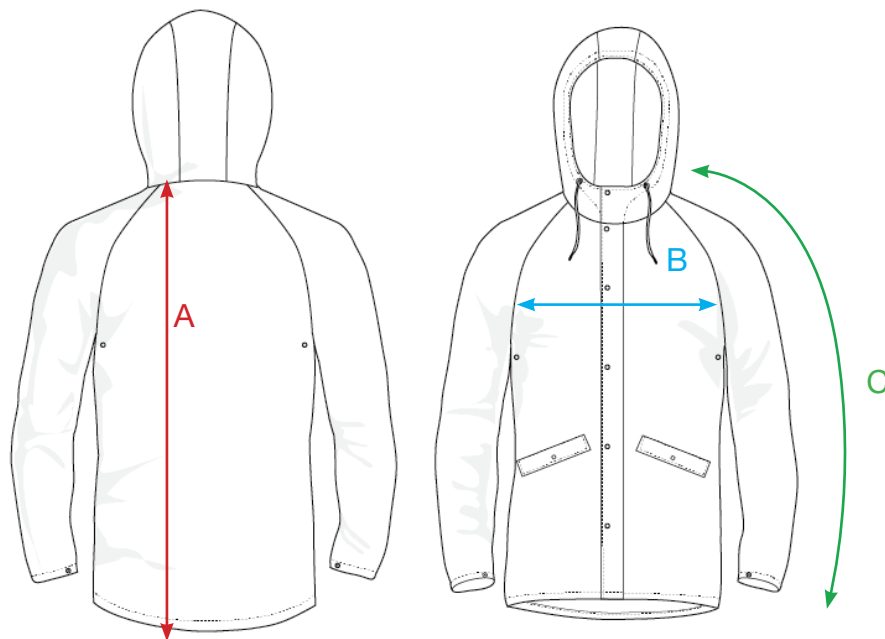

MEASUREMENT SHEET/SIZE SPEC

020939 CLASSIC RAIN JACKET

MEASUREMENT IN CM	XS/S	M/L	XL/ XXL	3XL/ 4XL
A - BODYLENGTH BACK fr HPS	91	94	97	100
B - 1/2 CHEST	54	62	72	84
C - SLEEVE LENGTH FR. HSP	78	81	84	87

Sizing chart is in centimeters and sizing is subject to a market accepted tolerance. No rights may be derived from this sizing chart.