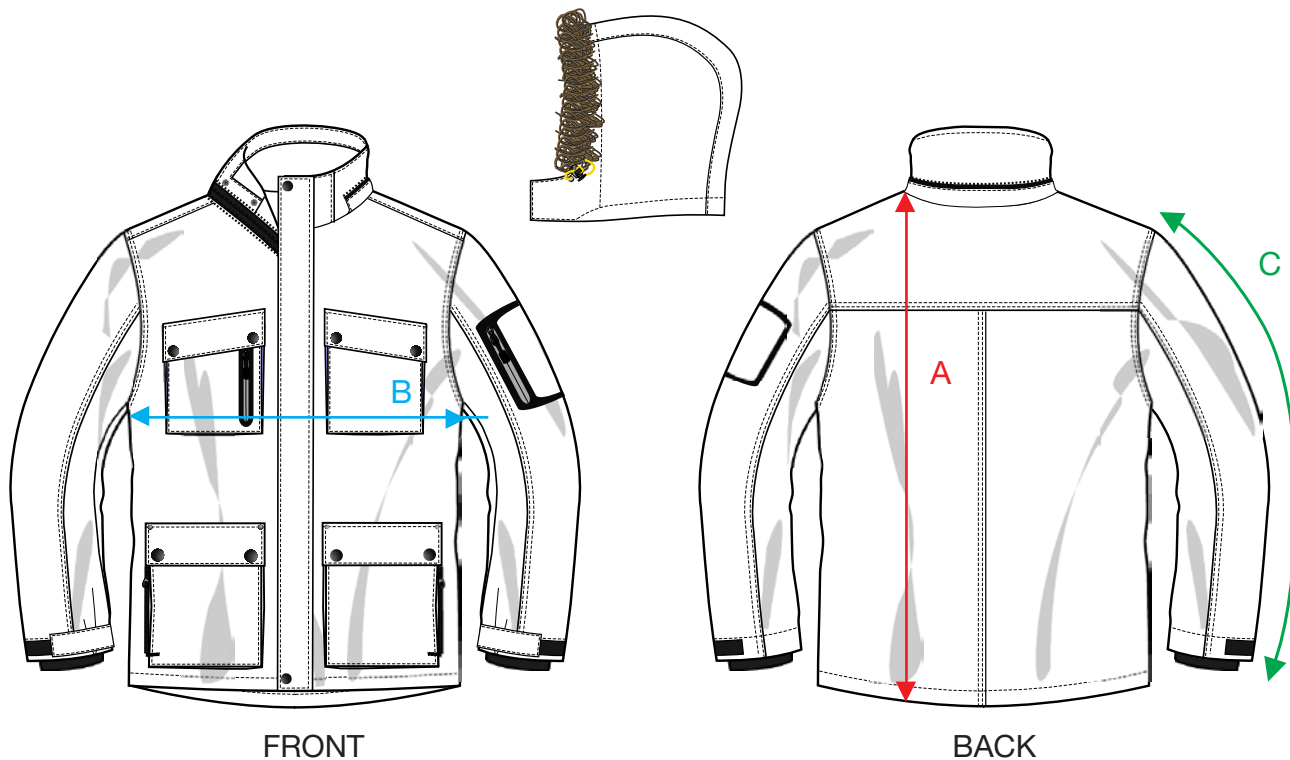

MEASUREMENT SHEET/SIZE SPEC

020997 MALAMUTE

FRONT

BACK

MEASUREMENT IN CM	XXS	XS	S	M	L	XL	XXL	3XL
A - BODYLENGTH BACK	84	87	90	93	95	97	99	101
B - 1/2 CHEST WIDTH	53	57	61	64	68	72	76	80
C - SLEEVELENGTH	63	64	65	66	67	68	69	70

Sizing chart is in centimeters and sizing is subject to a market accepted tolerance. No rights may be derived from this sizing chart.