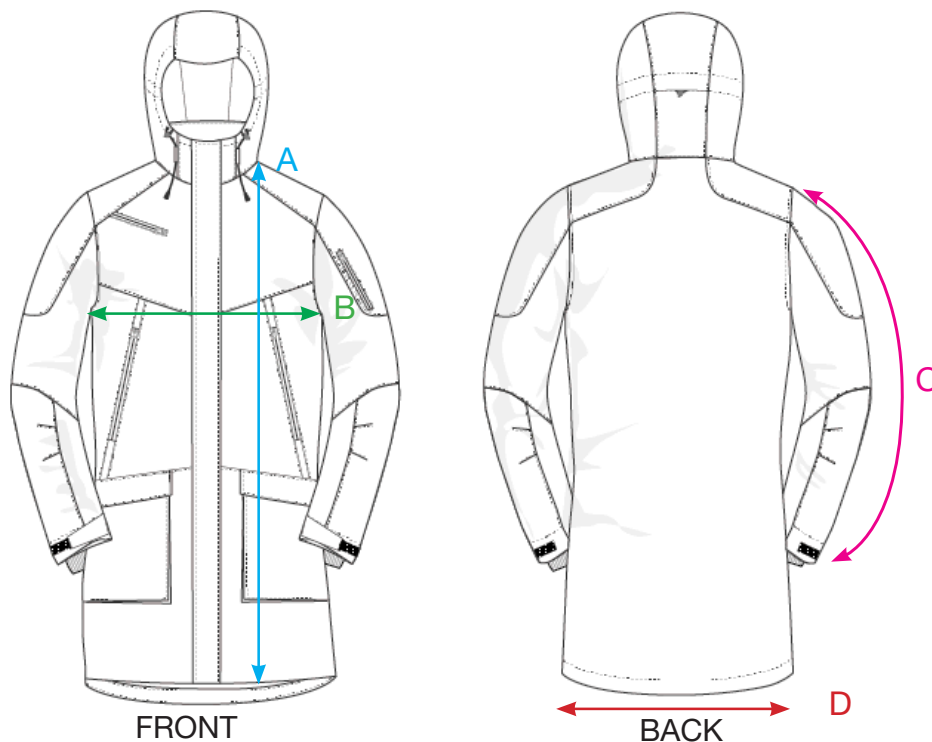

MEASUREMENT SHEET/SIZE SPEC

020996 ESKIE

MEASUREMENT IN CM	XS	S	M	L	XL	XXL	3XL
A - BODYLENGTH FRONT HPS	81	84	87	90	92	94	96
B - 1/2 CHEST WIDTH	48	52	56	59	63	67	71
C - SLEEVE LENGTH	67	68	69	70	71	72	73
D - 1/2 BOTTOM	49	53	57	59	62	66	70

Sizing chart is in centimeters and sizing is subject to a market accepted tolerance. No rights may be derived from this sizing chart.