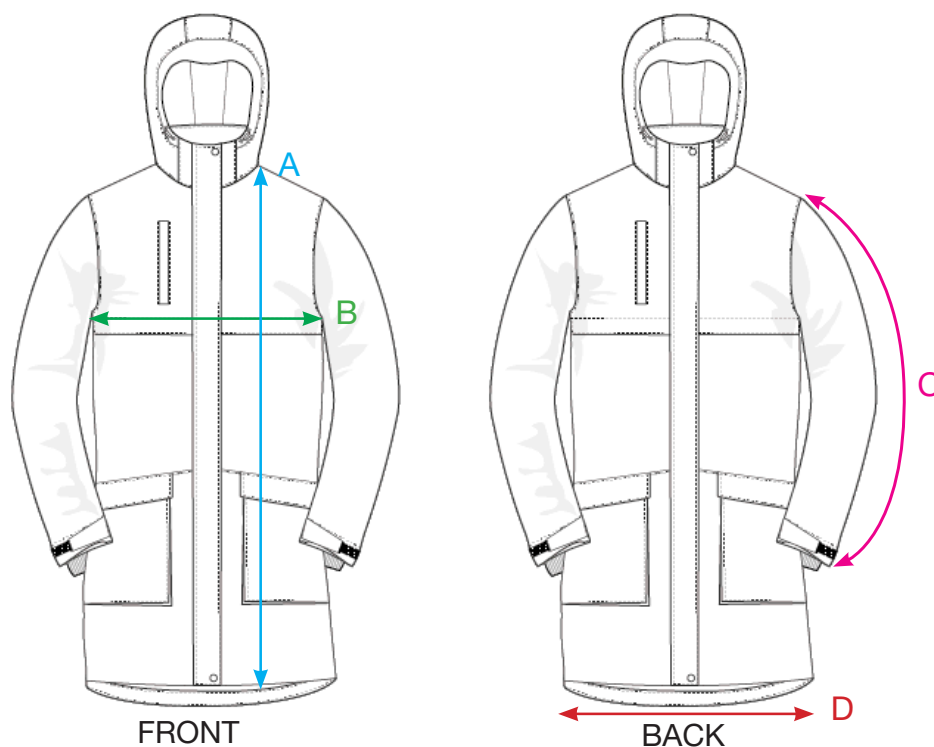

## MEASUREMENT SHEET/SIZE SPEC

020985 LINDY

MEASUREMENT IN CM	XS	S	M	L	XL	XXL
A - BODYLENGTH FRONT HPS	87	89	91	93	95	97
B - 1/2 CHEST WIDTH	46	49	52	56	61	66
C - SLEEVE LENGTH	63,5	63,5	65	65	66	66
D - 1/2 BOTTOM	51	54	57	61	66	71

Sizing chart is in centimeters and sizing is subject to a market accepted tolerance. No rights may be derived from this sizing chart.