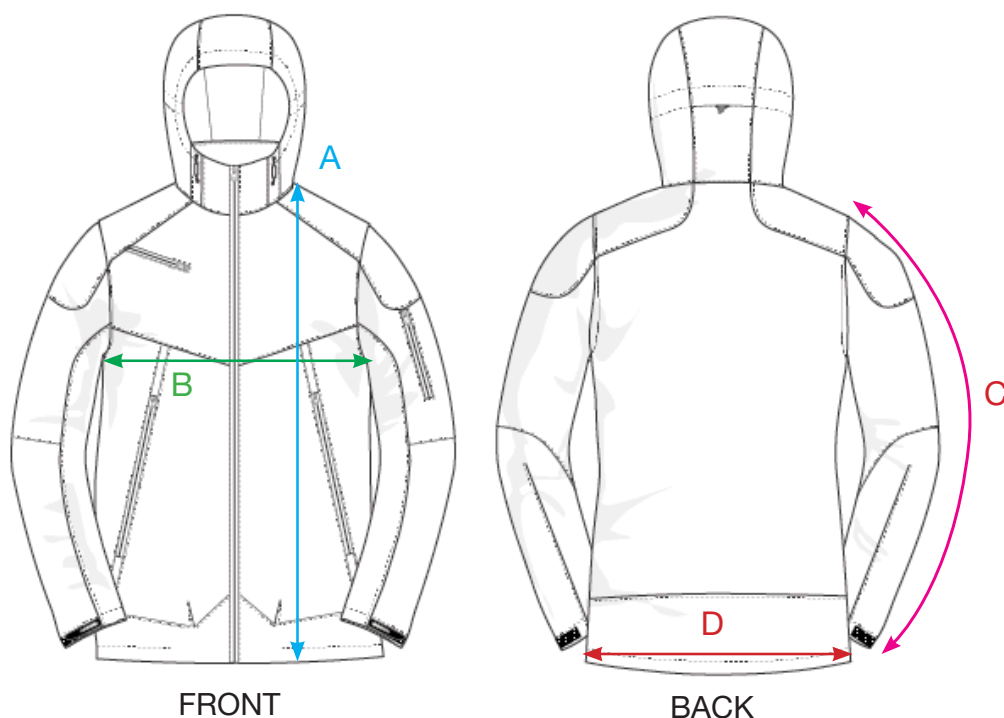

MEASUREMENT SHEET/SIZE SPEC

020981 GRAYLAND LADIES

FRONT

BACK

MEASUREMENT IN CM	XS	S	M	L	XL	XXL
A - BODYLENGTH FRONT HPS	66	68	70	72	74	76
B - 1/2 CHEST WIDTH	47	50	53	57	62	67
C - SLEEVE LENGTH	62	63	64	64	66	66
D - 1/2 BOTTOM	49	52	55	59	64	69

Sizing chart is in centimeters and sizing is subject to a market accepted tolerance. No rights may be derived from this sizing chart.