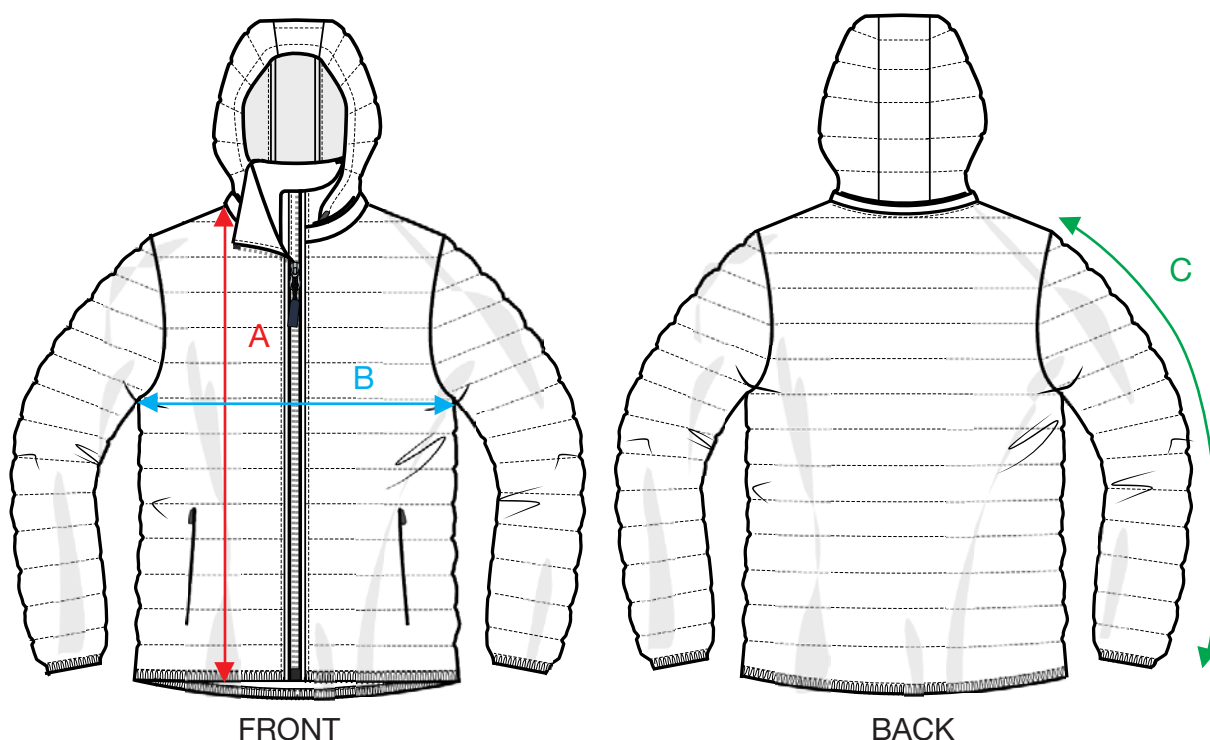

MEASUREMENT SHEET/SIZE SPEC

020976 HUDSON

FRONT

BACK

MEASUREMENT IN CM	XS	S	M	L	XL	XXL	3XL
A - BODYLENGTH HPS	67	69	71	73	76	79	82
B - 1/2 CHEST	49	52	55	58	62	66	70
C - SLEEVELENGTH FROM CENTERBACK	66,5	68	69,5	71	72	73	74

Sizing chart is in centimeters and sizing is subject to a market accepted tolerance. No rights may be derived from this sizing chart.