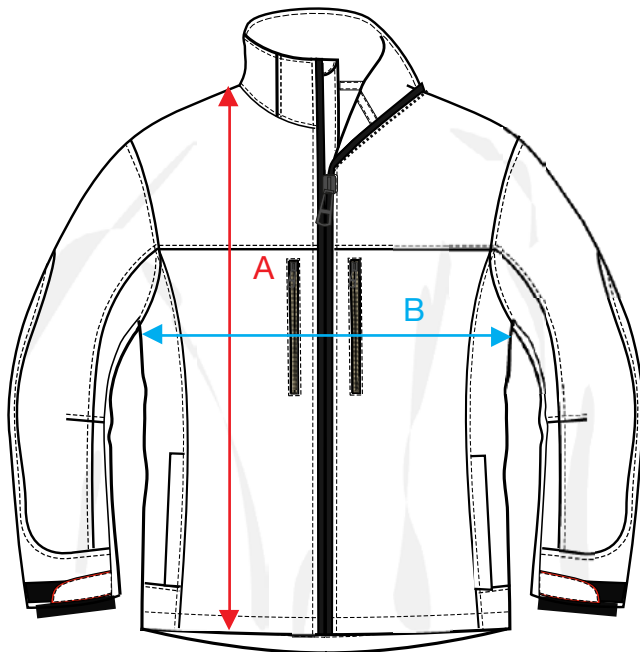

MEASUREMENT SHEET/SIZE SPEC

020972 KINGSLAKE LADIES

FRONT

BACK

MEASUREMENT IN CM	XS/34	S/36	M/38	L/40	XL/42	XXL/44
A - BODYLENGTH HPS	68	70	72	74	76	78
B - 1/2 CHEST WIDTH	47	51	55	59	63	68
C - SLEEVELENGTH	61	62	63	64,5	65,5	66,5

Sizing chart is in centimeters and sizing is subject to a market accepted tolerance. No rights may be derived from this sizing chart.