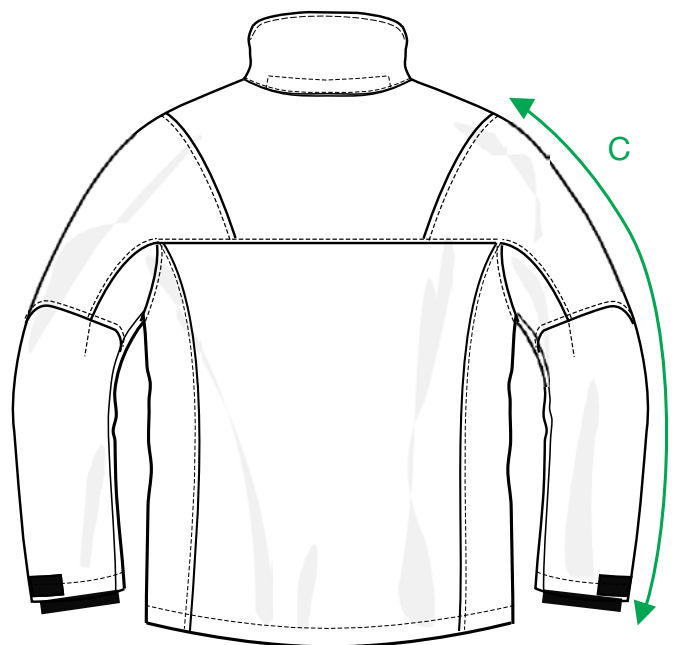

MEASUREMENT SHEET/SIZE SPEC

020972 KINGSLAKE LADIES

FRONT

BACK

MEASUREMENT IN CM	XS/34	S/36	M/38	L/40	XL/42	XXL/44
A - BODYLENGTH HPS	68	70	72	74	76	78
B - 1/2 CHEST WIDTH	47	51	55	59	63	68
C - SLEEVELENGTH	61	62	63	64,5	65,5	66,5

Sizing chart is in centimeters and sizing is subject to a market accepted tolerance. No rights may be derived from this sizing chart.