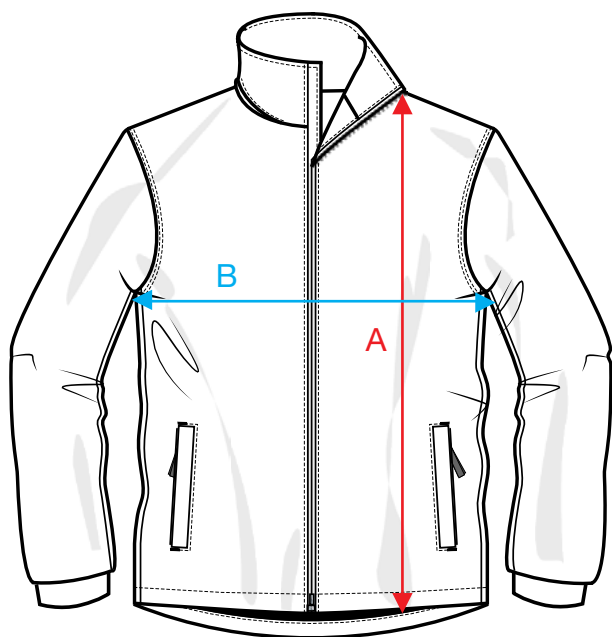

MEASUREMENT SHEET/SIZE SPEC

020969 NEWPORT

FRONT

BACK

MEASUREMENT IN CM	XS	S	M	L	XL	XXL	3XL
A - BODYLENGTH HPS	64,5	67,5	70,5	73,5	76,5	79,5	81,5
B - 1/2 CHEST WIDTH	50	54	58	62	68	74	80
C - SLEEVELENGTH	67	68	69	70	71	72	72,5

Sizing chart is in centimeters and sizing is subject to a market accepted tolerance. No rights may be derived from this sizing chart.