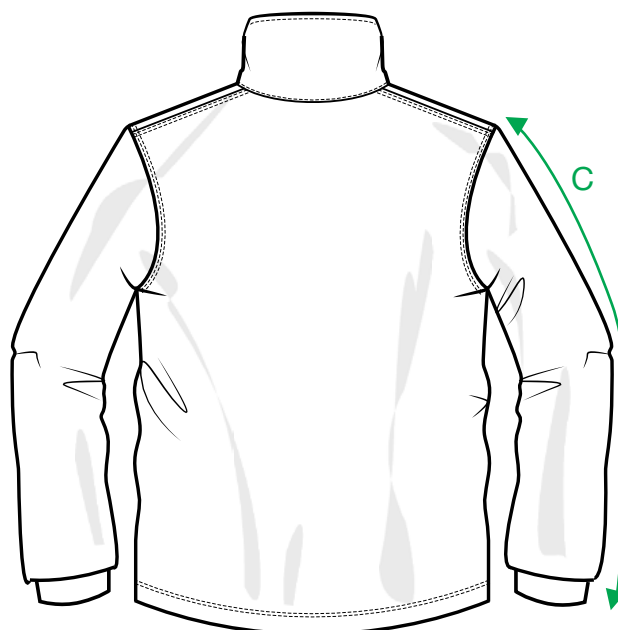

MEASUREMENT SHEET/SIZE SPEC

020969 NEWPORT

FRONT

BACK

MEASUREMENT IN CM	XS	S	M	L	XL	XXL	3XL
A - BODYLENGTH HPS	64,5	67,5	70,5	73,5	76,5	79,5	81,5
B - 1/2 CHEST WIDTH	50	54	58	62	68	74	80
C - SLEEVELENGTH	67	68	69	70	71	72	72,5

Sizing chart is in centimeters and sizing is subject to a market accepted tolerance. No rights may be derived from this sizing chart.