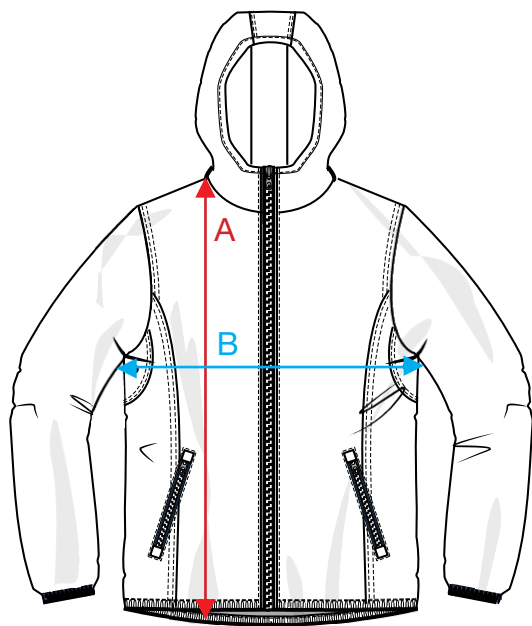

MEASUREMENT SHEET/SIZE SPEC

020964 HARDY REFLECTIVE

FRONT

BACK

MEASUREMENT IN CM	XS	S	M	L	XL	XXL	3XL
A - BODYLENGTH HPS	66	68	70	72	74	76	78
B - 1/2 CHEST WIDTH	52	55	58	61	65	69	73
C - SLEEVELENGTH	66	68	70	72	74	76	78

Sizing chart is in centimeters and sizing is subject to a market accepted tolerance. No rights may be derived from this sizing chart.