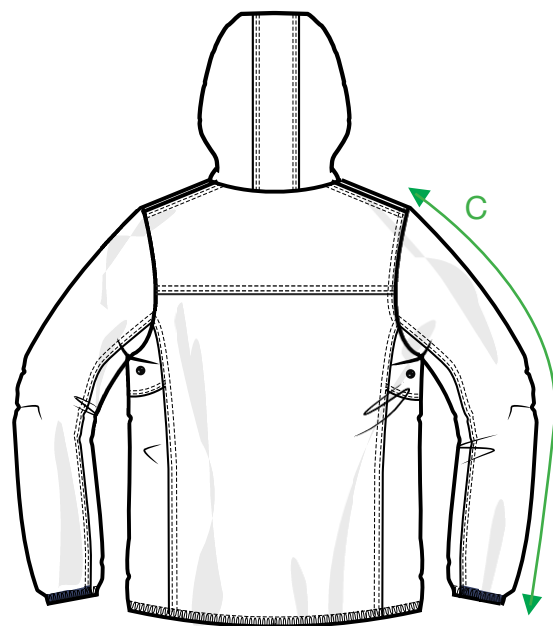

MEASUREMENT SHEET/SIZE SPEC

020964 HARDY REFLECTIVE

FRONT

BACK

MEASUREMENT IN CM	XS	S	M	L	XL	XXL	3XL
A - BODYLENGTH HPS	66	68	70	72	74	76	78
B - 1/2 CHEST WIDTH	52	55	58	61	65	69	73
C - SLEEVELENGTH	66	68	70	72	74	76	78

Sizing chart is in centimeters and sizing is subject to a market accepted tolerance. No rights may be derived from this sizing chart.