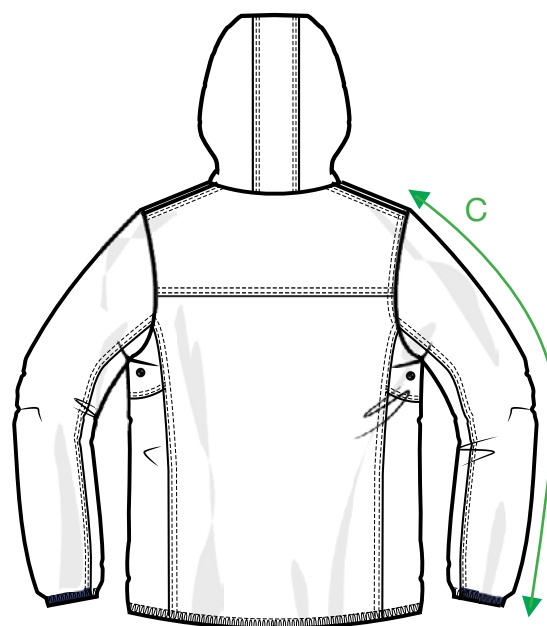

MEASUREMENT SHEET/SIZE SPEC

020961 HARDY

FRONT

BACK

MEASUREMENT IN CM	XS	S	M	L	XL	XXL	3XL
A - BODYLENGTH HPS	66	68	70	72	74	76	78
B - 1/2 CHEST WIDTH	52	55	58	61	65	69	73
C - SLEEVELENGTH	66	68	70	72	74	76	78

Sizing chart is in centimeters and sizing is subject to a market accepted tolerance. No rights may be derived from this sizing chart.