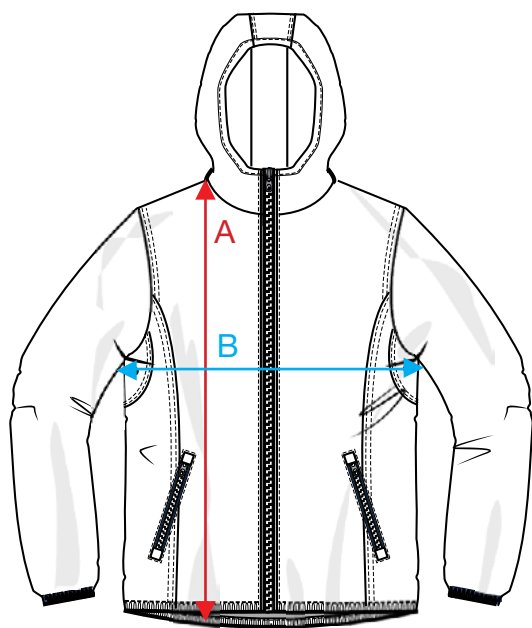

MEASUREMENT SHEET/SIZE SPEC

020961 HARDY

FRONT

BACK

MEASUREMENT IN CM	XS	S	M	L	XL	XXL	3XL
A - BODYLENGTH HPS	66	68	70	72	74	76	78
B - 1/2 CHEST WIDTH	52	55	58	61	65	69	73
C - SLEEVELENGTH	66	68	70	72	74	76	78

Sizing chart is in centimeters and sizing is subject to a market accepted tolerance. No rights may be derived from this sizing chart.