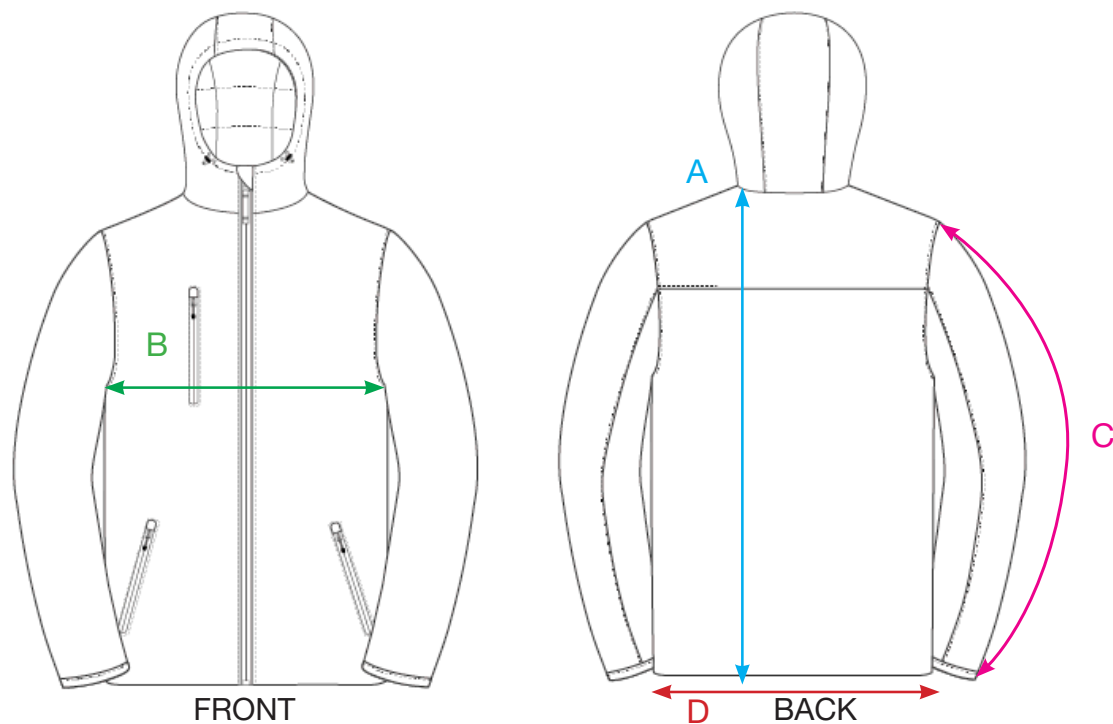

MEASUREMENT SHEET/SIZE SPEC

020953 PADDED HOODED JACKET LADIES

MEASUREMENT IN CM	XS	S	M	L	XL	XXL	3XL
A - CB LENGTH	61	63	65	67	69	71	73
B - 1/2 CHEST WIDTH	49	51	54	57	61	66	67
C - SLEEVE LENGTH	62	63	64	65	66	67	68
D - 1/2 BOTTOM	49	51	54	57	61	66	71

Sizing chart is in centimeters and sizing is subject to a market accepted tolerance. No rights may be derived from this sizing chart.