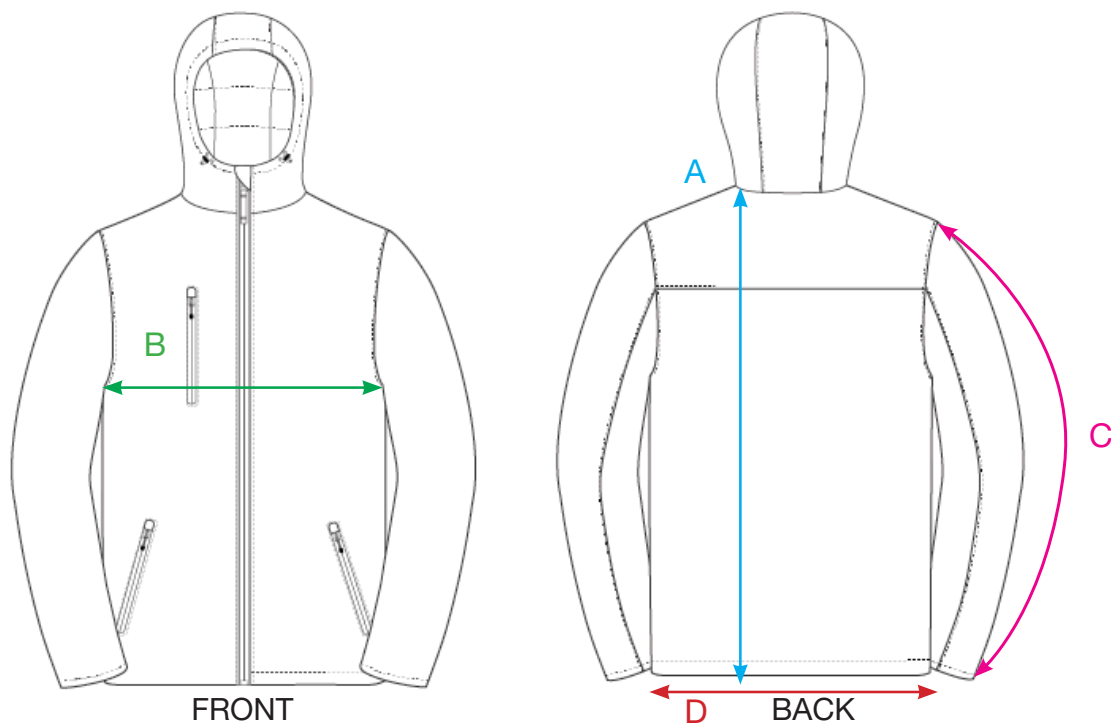

MEASUREMENT SHEET/SIZE SPEC

020952 PADDED HOODED JACKET

MEASUREMENT IN CM	XS	S	M	L	XL	XXL	3XL	4XL	5XL
A - CB LENGTH	65	68	71	74	77	80	82	84	86
B - 1/2 CHEST WIDTH	48	52	56	60	64	70	76	82	88
C - SLEEVELENGTH	64	66	67,5	69	70	71	71	71	71
D - 1/2 BOTTOM STRETCHED	45	49	53	57	61	67	73	79	85

Sizing chart is in centimeters and sizing is subject to a market accepted tolerance. No rights may be derived from this sizing chart.