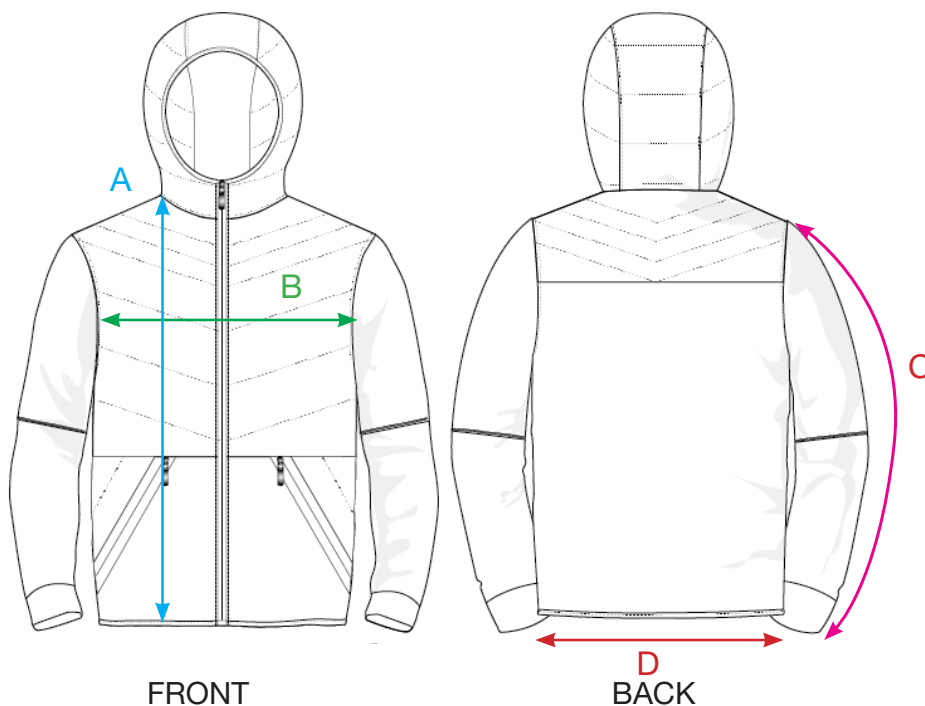

MEASUREMENT SHEET/SIZE SPEC

020943 UTAH JACKET LADIES

MEASUREMENT IN CM	XS	S	M	L	XL	XXL
A - BODYLENGTH FRONT HPS	62,5	64,5	66,5	68,5	70,5	73,5
B - 1/2 CHEST WIDTH	45	47	50	54	58	63
C - SLEEVELENGTH	60,5	62	63,5	63,5	65	65
D - 1/2 BOTTOM STRETCHED	46	48	51	55	59	64

Sizing chart is in centimeters and sizing is subject to a market accepted tolerance. No rights may be derived from this sizing chart.