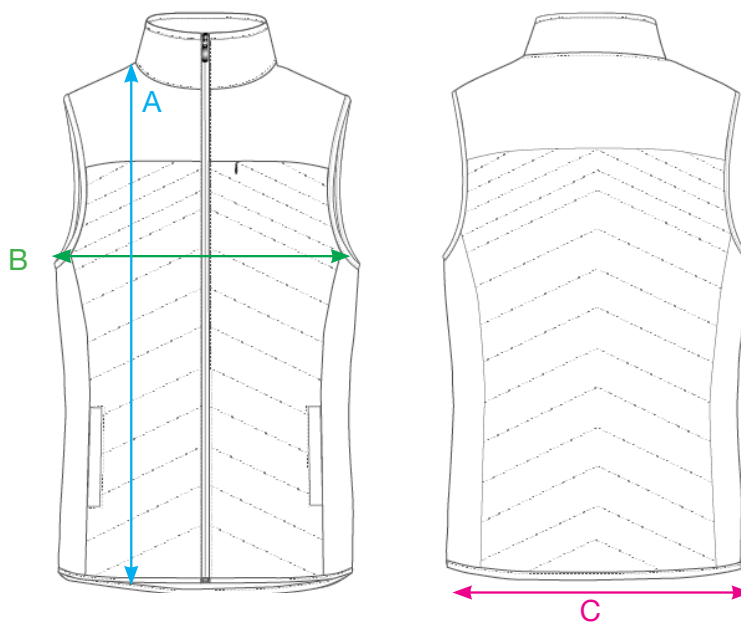

MEASUREMENT SHEET/SIZE SPEC

020941 UTAH VEST LADIES

FRONT

BACK

MEASUREMENT IN CM	XS	S	M	L	XL	XXL
A - BODYLENGTH FRONT HPS	59	61	63	65	67	70
B - 1/2 CHEST WIDTH	45	47	50	53	57	62
C - 1/2 BOTTOM WIDTH STRETCHED	47	49	52	55	59	64

Sizing chart is in centimeters and sizing is subject to a market accepted tolerance. No rights may be derived from this sizing chart.