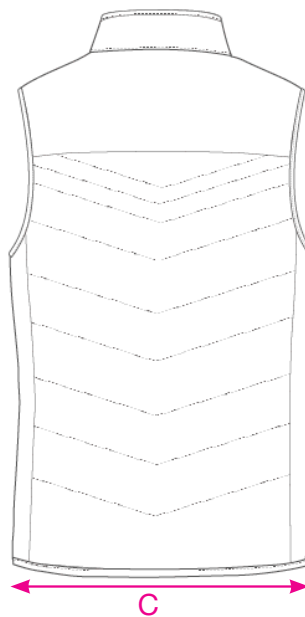

## MEASUREMENT SHEET/SIZE SPEC

### 020940 UTAH VEST

FRONT

BACK

MEASUREMENT IN CM	XS	S	M	L	XL	XXL	3XL
A - BODYLENGTH FRONT HPS	61	64	67	70	73	75	77
B - 1/2 CHEST WIDTH	47	50	53	57	62	67	73
C - 1/2 BOTTOM WIDTH STRETCHED	47	50	53	57	62	67	73

Sizing chart is in centimeters and sizing is subject to a market accepted tolerance. No rights may be derived from this sizing chart.