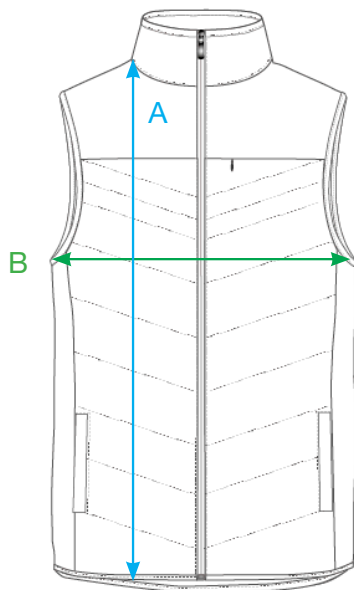

## MEASUREMENT SHEET/SIZE SPEC

### 020940 UTAH VEST

FRONT

BACK

MEASUREMENT IN CM	XS	S	M	L	XL	XXL	3XL
A - BODYLENGTH FRONT HPS	61	64	67	70	73	75	77
B - 1/2 CHEST WIDTH	47	50	53	57	62	67	73
C - 1/2 BOTTOM WIDTH STRETCHED	47	50	53	57	62	67	73

Sizing chart is in centimeters and sizing is subject to a market accepted tolerance. No rights may be derived from this sizing chart.