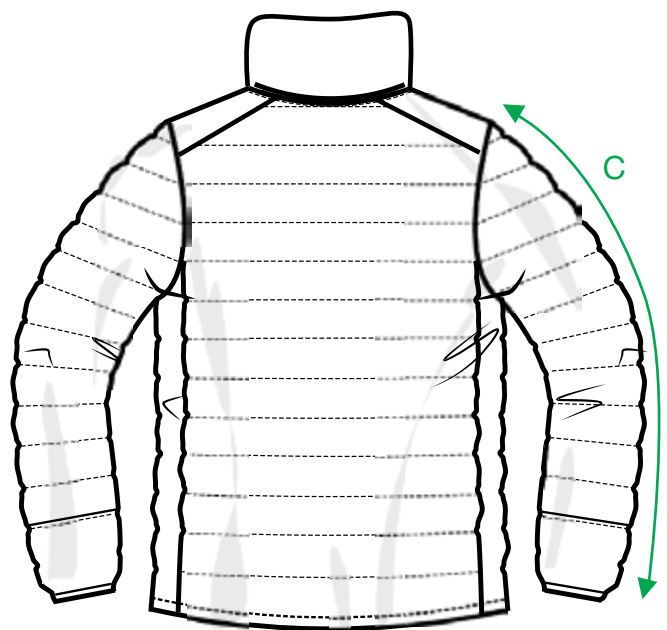

## MEASUREMENT SHEET/SIZE SPEC

020933 CUSTER

FRONT

BACK

MEASUREMENT IN CM	XS	S	M	L	XL	XXL	3XL
A - BODYLENGTH HPS	64	67	70	73	76	78	80
B - 1/2 CHEST WIDTH	47	51	55	60	65	70	76
C - SLEEVELENGTH	68	69,50	71	73	73	74	74

Sizing chart is in centimeters and sizing is subject to a market accepted tolerance. No rights may be derived from this sizing chart.