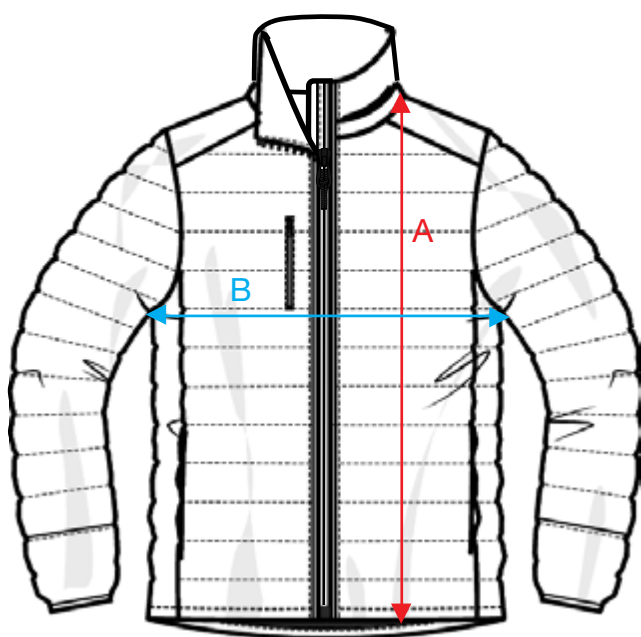

## MEASUREMENT SHEET/SIZE SPEC

020933 CUSTER

FRONT

BACK

MEASUREMENT IN CM	XS	S	M	L	XL	XXL	3XL
A - BODYLENGTH HPS	64	67	70	73	76	78	80
B - 1/2 CHEST WIDTH	47	51	55	60	65	70	76
C - SLEEVELENGTH	68	69,50	71	73	73	74	74

Sizing chart is in centimeters and sizing is subject to a market accepted tolerance. No rights may be derived from this sizing chart.