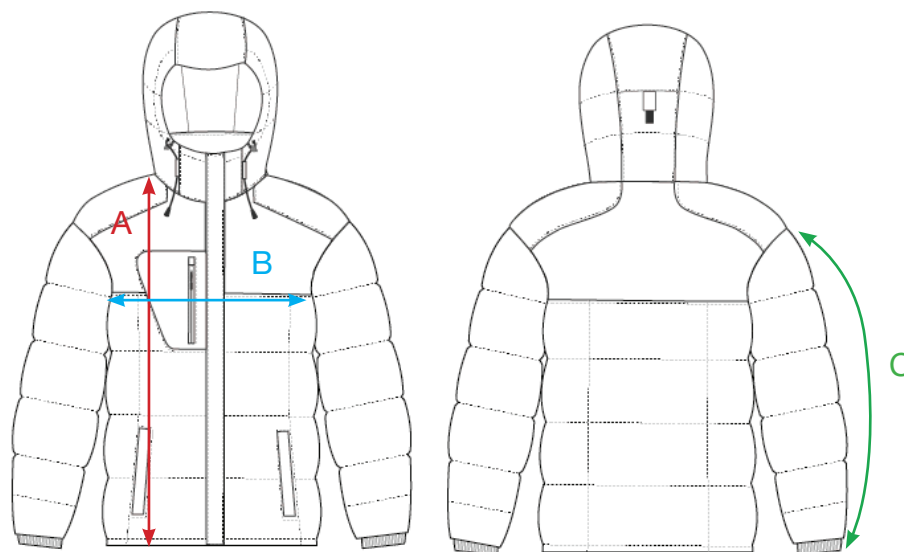

MEASUREMENT SHEET/SIZE SPEC

020931 COLORADO

MEASUREMENT IN CM	XS	S	M	L	XL	XXL	3XL
A - BODYLENGTH FRONT HPS	69,5	72,5	75,5	78,5	81,5	83,5	85,5
B - 1/2 CHEST	48	52	56	60	64	69	75
C - SLEEVE LENGTH	66,5	68	69,5	71,5	71,5	72,5	72,5

Sizing chart is in centimeters and sizing is subject to a market accepted tolerance. No rights may be derived from this sizing chart.