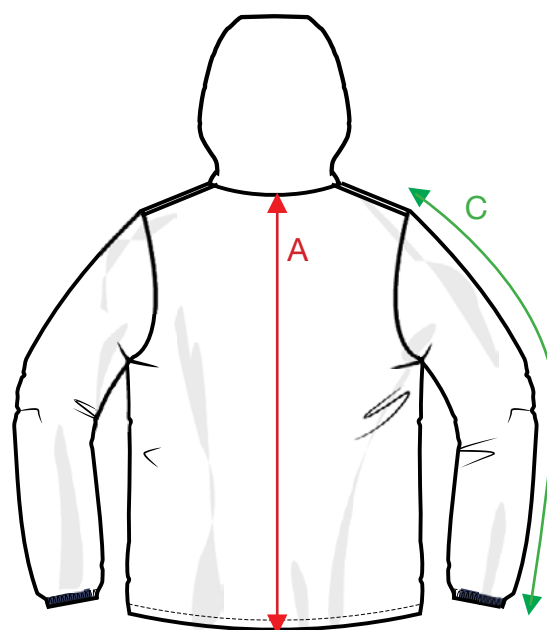

## MEASUREMENT SHEET/SIZE SPEC

020929 BASIC RAIN JACKET

FRONT

BACK

| MEASUREMENT IN CM   | XS/S | M/L  | XL/XXL | 3XL/4XL |
|---------------------|------|------|--------|---------|
| A - BODYLENGTH C.B. | 70   | 76   | 82     | 86      |
| B - 1/2 CHEST WIDTH | 52   | 60   | 70     | 82      |
| C - SLEEVELENGTH    | 68,5 | 70,5 | 72,5   | 73      |

Sizing chart is in centimeters and sizing is subject to a market accepted tolerance. No rights may be derived from this sizing chart.