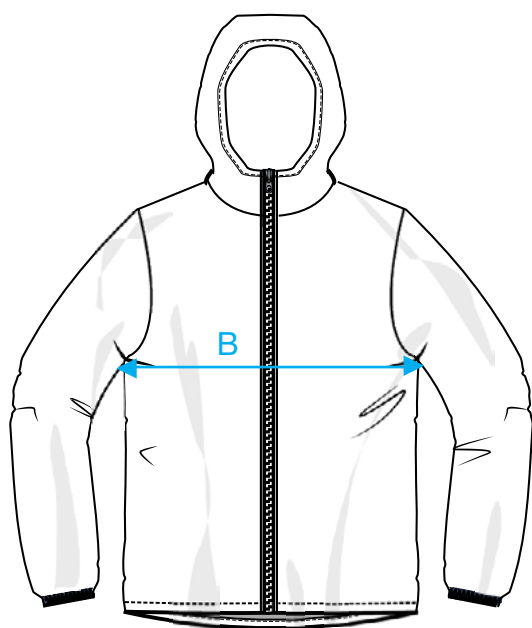

## MEASUREMENT SHEET/SIZE SPEC

020929 BASIC RAIN JACKET

FRONT

BACK

| MEASUREMENT IN CM   | XS/S | M/L  | XL/XXL | 3XL/4XL |
|---------------------|------|------|--------|---------|
| A - BODYLENGTH C.B. | 70   | 76   | 82     | 86      |
| B - 1/2 CHEST WIDTH | 52   | 60   | 70     | 82      |
| C - SLEEVELENGTH    | 68,5 | 70,5 | 72,5   | 73      |

Sizing chart is in centimeters and sizing is subject to a market accepted tolerance. No rights may be derived from this sizing chart.