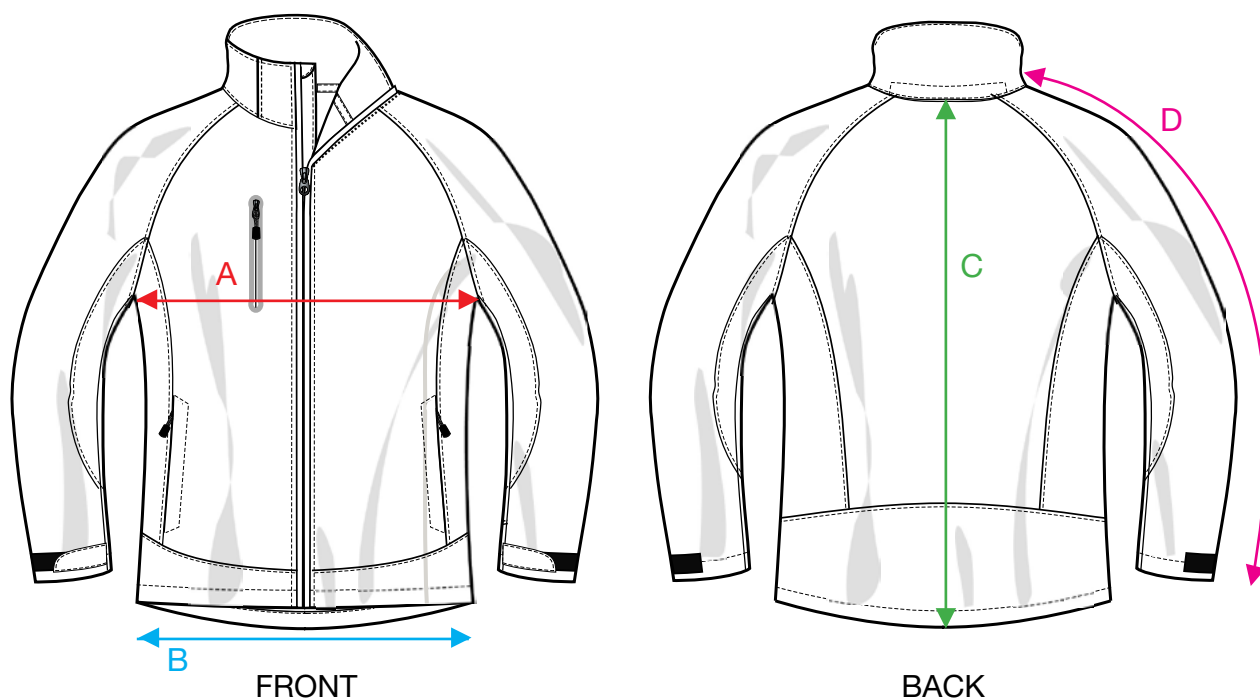

MEASUREMENT SHEET/SIZE SPEC

020928 MILFORD JACKET LADIES

MEASUREMENT IN CM	XS/34	S/36	M/38	L/40	XL/42	XXL/44	3XL/46
A - 1/2 CHEST	45	49	53	57	61	67	73
B - 1/2 BOTTOM	47	51	55	59	63	69	75
C - BODYLENGTH BACK	64	66	68	70	72	74	76
D - SHOULDER + SLEEVELENGTH	72,5	74	75,5	77	78,5	80	81,5

Sizing chart is in centimeters and sizing is subject to a market accepted tolerance. No rights may be derived from this sizing chart.