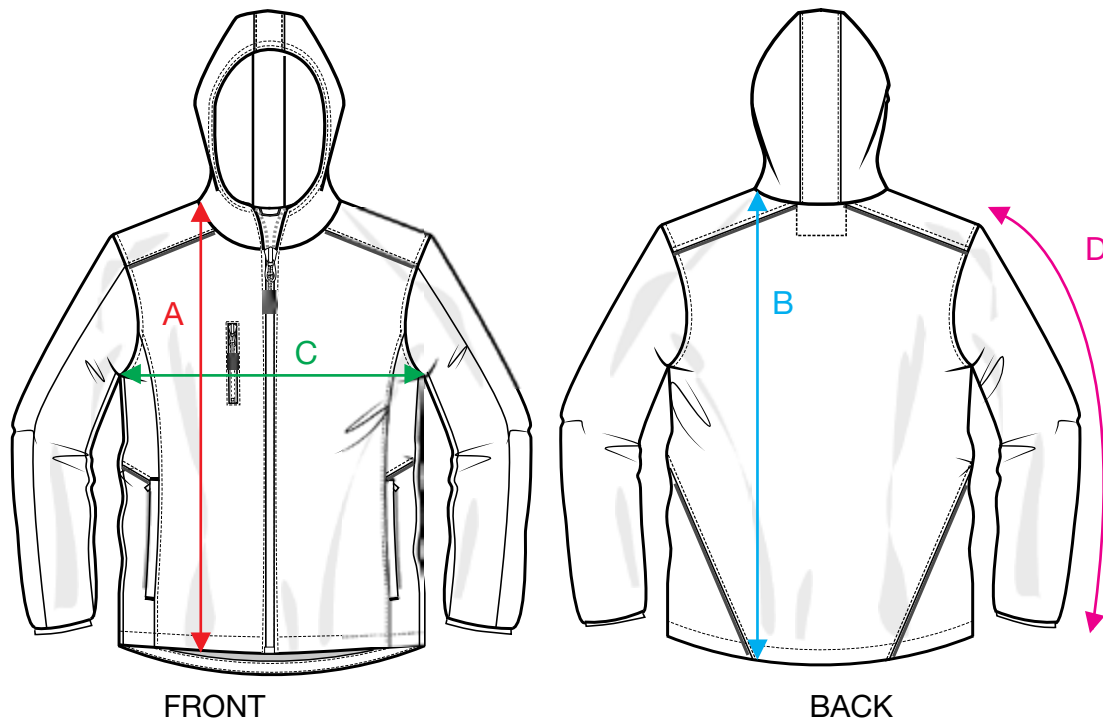

MEASUREMENT SHEET/SIZE SPEC

020924 WACO LADIES

| MEASUREMENT IN CM | XS/34 | S/36 | M/38 | L/40 | XL/42 | XXL/44 | 3XL/46 |
|--------------------------|-------|------|------|------|-------|--------|--------|
| A - BODYLENGTH FRONT HPS | 63 | 65 | 67 | 69 | 71 | 74 | 77 |
| B - BODYLENGTH BACK HPS | 68 | 70 | 72 | 74 | 76 | 79 | 82 |
| C - 1/2 CHEST | 46 | 49 | 53 | 57 | 61 | 67 | 73 |
| D - SLEEVELENGTH | 63 | 64 | 65 | 66 | 67 | 68 | 69 |

Sizing chart is in centimeters and sizing is subject to a market accepted tolerance. No rights may be derived from this sizing chart.