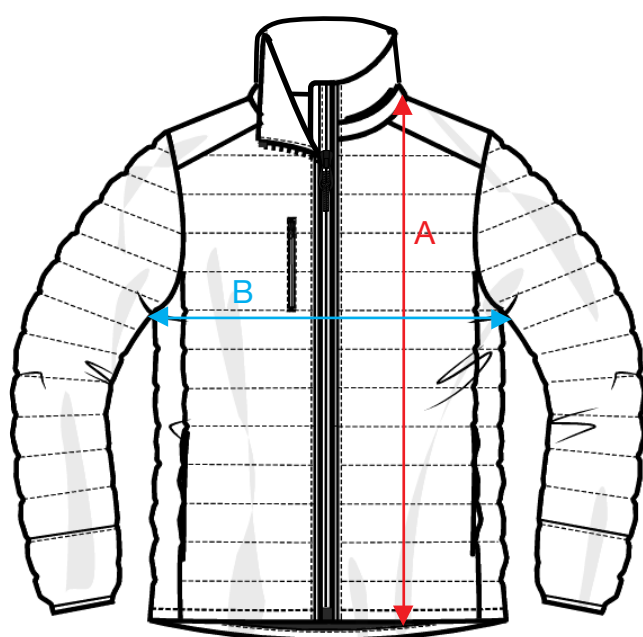

MEASUREMENT SHEET/SIZE SPEC

020919 LEMONT LADIES

FRONT

BACK

MEASUREMENT IN CM	XS/34	S/36	M/38	L/40	XL/42	XXL/44
A - BODYLENGTH HPS	63	65	67	69	71	73
B - 1/2 CHEST WIDTH	45	48	51	54	57	61
C - SLEEVELENGTH	63	64,5	66	67,5	68,5	69,5

Sizing chart is in centimeters and sizing is subject to a market accepted tolerance. No rights may be derived from this sizing chart.