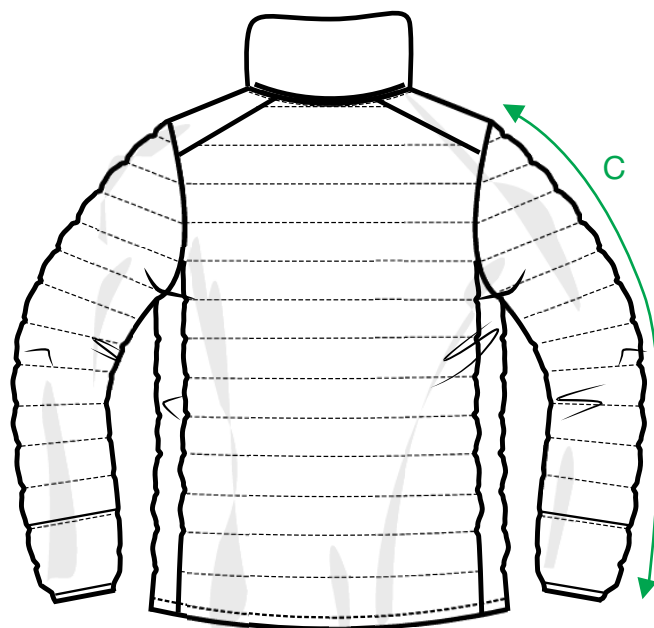

MEASUREMENT SHEET/SIZE SPEC

020919 LEMONT LADIES

FRONT

BACK

MEASUREMENT IN CM	XS/34	S/36	M/38	L/40	XL/42	XXL/44
A - BODYLENGTH HPS	63	65	67	69	71	73
B - 1/2 CHEST WIDTH	45	48	51	54	57	61
C - SLEEVELENGTH	63	64,5	66	67,5	68,5	69,5

Sizing chart is in centimeters and sizing is subject to a market accepted tolerance. No rights may be derived from this sizing chart.