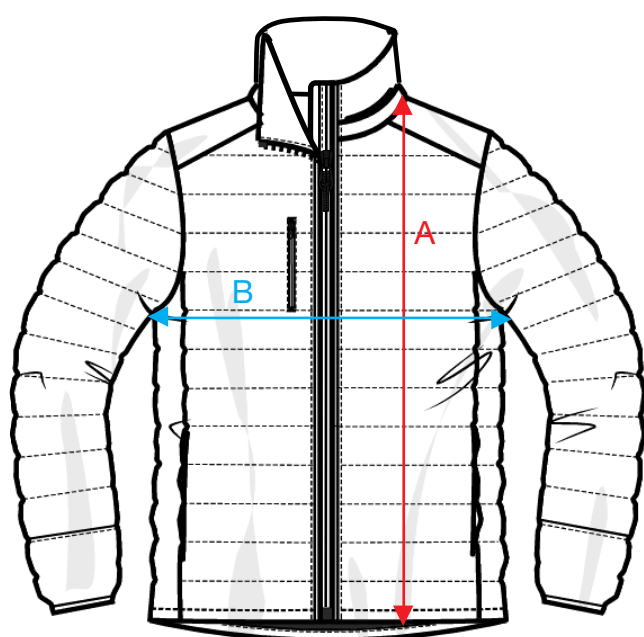

MEASUREMENT SHEET/SIZE SPEC

020918 LEMONT

FRONT

BACK

MEASUREMENT IN CM	XS	S	M	L	XL	XXL
A - BODYLENGTH HPS	67	69	71	73	76	79
B - 1/2 CHEST WIDTH	50	53	56	59	63	67
C - SLEEVELENGTH	66,5	68	69,5	71	72	73

Sizing chart is in centimeters and sizing is subject to a market accepted tolerance. No rights may be derived from this sizing chart.