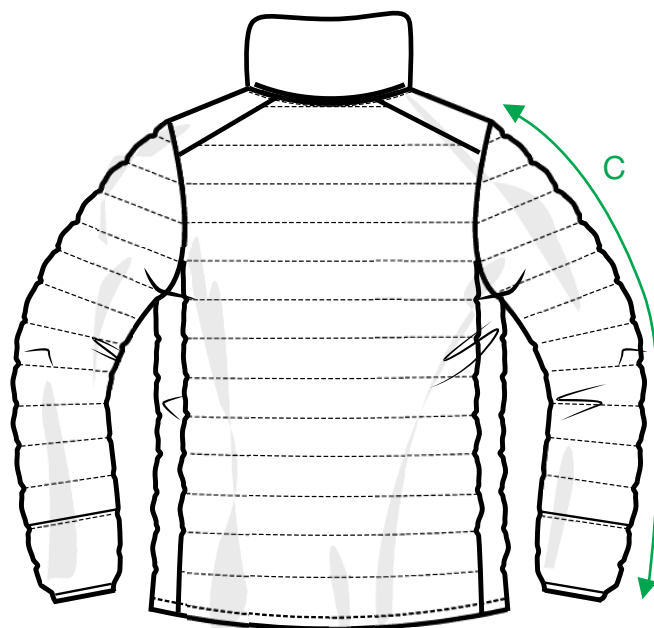

MEASUREMENT SHEET/SIZE SPEC

020918 LEMONT

FRONT

BACK

MEASUREMENT IN CM	XS	S	M	L	XL	XXL
A - BODYLENGTH HPS	67	69	71	73	76	79
B - 1/2 CHEST WIDTH	50	53	56	59	63	67
C - SLEEVELENGTH	66,5	68	69,5	71	72	73

Sizing chart is in centimeters and sizing is subject to a market accepted tolerance. No rights may be derived from this sizing chart.