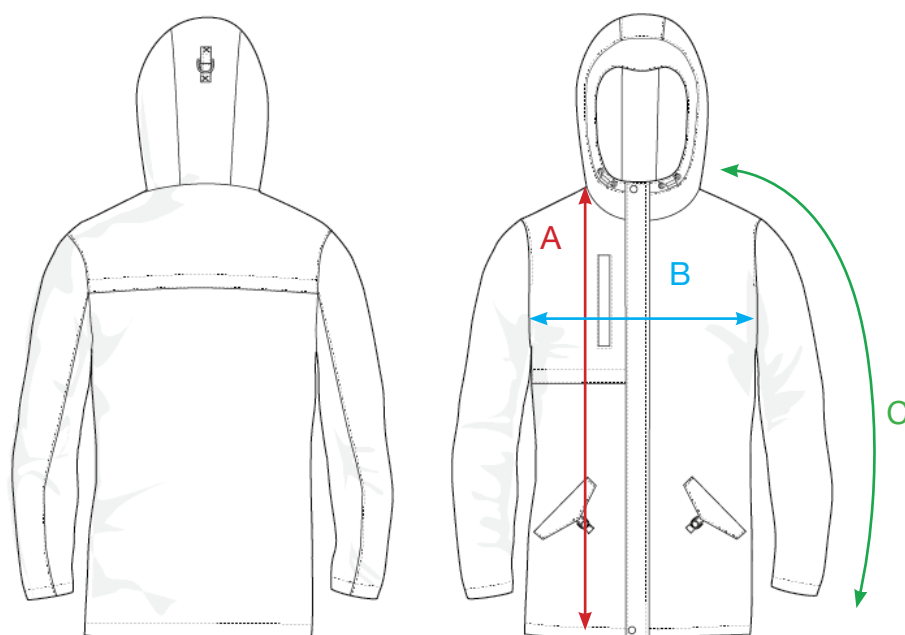

## MEASUREMENT SHEET/SIZE SPEC

020913 CRESTON

MEASUREMENT IN CM	XS	S	M	L	XL	XXL	3XL
A - BODYLENGTH FRONT HPS	80	83	86	89	92	94	96
B - 1/2 CHEST	52	55	59	63	68	73	79
C - SLEEVE LENGTH	65	66,5	68	70	70	71	72

Sizing chart is in centimeters and sizing is subject to a market accepted tolerance. No rights may be derived from this sizing chart.