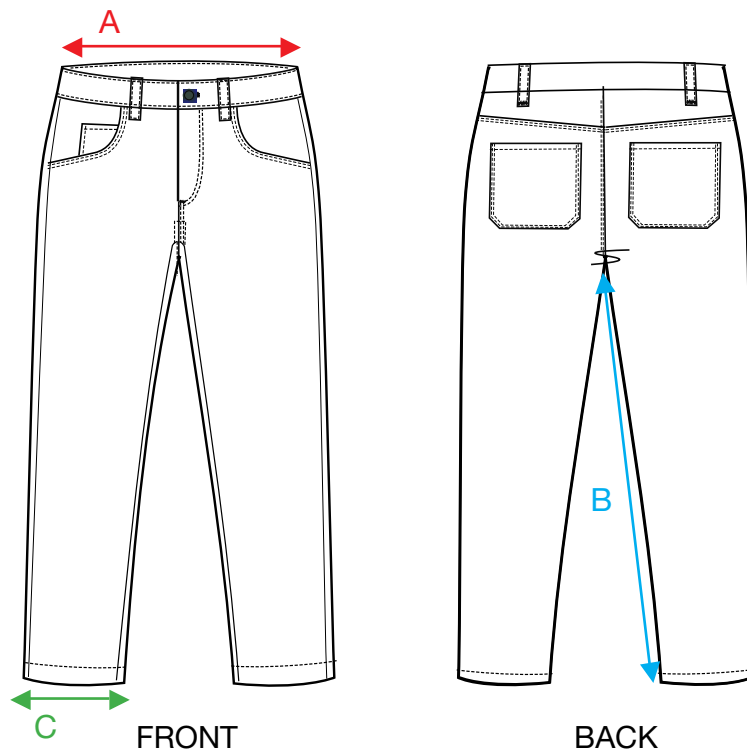

## MEASUREMENT SHEET/SIZE SPEC

### 020902 SEBRING PANTS

MEASUREMENT IN CM	XS	S	M	L	XL	XXL	3XL
A - 1/2 WAIST	38	41	44	47	51	55	59
B - LEG INSEAM	77,50	79	80,50	82	83	84	85
C - 1/2 BOTTOM WIDTH	20,50	21	21,50	22	22,50	23	23,50

Sizing chart is in centimeters and sizing is subject to a market accepted tolerance. No rights may be derived from this sizing chart.