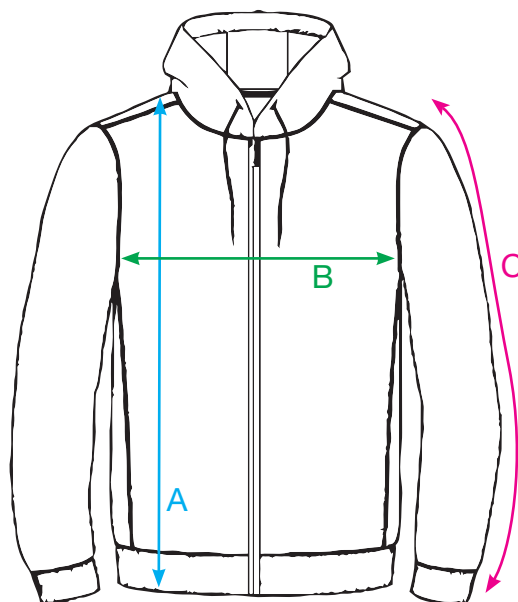

NewWave

TEXTILES

A NEW WAVE GROUP COMPANY

MEASUREMENT SHEET/SIZE SPEC

0201034 MIAMI HOODY FZ

FRONT

MEASUREMENT IN CM	XS	S	M	L	XL	XXL	3XL	4XL
A - BODYLENGTH FR. HPS	65	68,5	73	75,5	79	81	83	94
B - 1/2 CHEST WIDTH	46	50	54	59	64	69	75	81
C - SHOULDER + SLEEVELENGTH	77	79	81	83	85,5	88	90,5	92,5

Sizing chart is in centimeters and sizing is subject to a market accepted tolerance. No rights may be derived from this sizing chart.