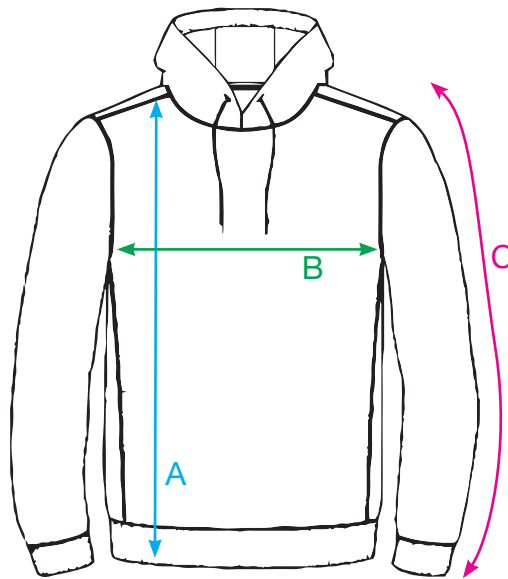

MEASUREMENT SHEET/SIZE SPEC

0201031 MIAMI HOODY

FRONT

MEASUREMENT IN CM	XS	S	M	L	XL	XXL	3XL	4XL
A - BODYLENGTH FR. HPS	65	68,5	73	75,5	79	81	83	84
B - 1/2 CHEST WIDTH	46	50	54	59	64	69	75	81
C - SHOULDER + SLEEVELENGTH	77	79	81	83	85,5	88	90,5	92,5

Sizing chart is in centimeters and sizing is subject to a market accepted tolerance. No rights may be derived from this sizing chart.