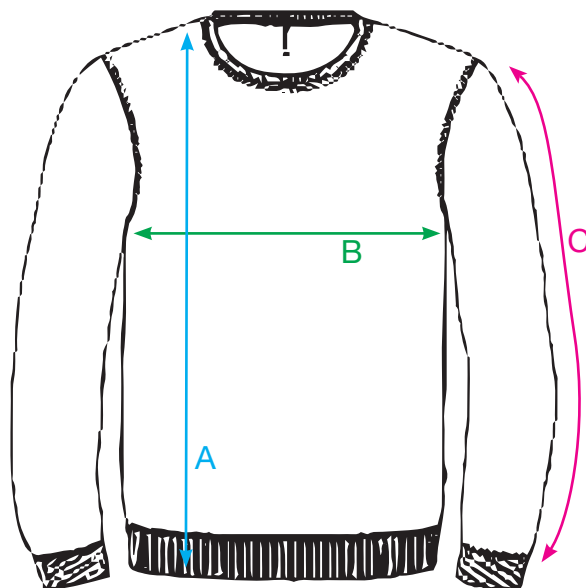

## MEASUREMENT SHEET/SIZE SPEC

### 0201030 MIAMI ROUNDNECK

FRONT

MEASUREMENT IN CM	XS	S	M	L	XL	XXL	3XL	4XL	5XL
A - BODYLENGTH FR. HPS	65	68,5	73	75,5	79	81	83	84	86
B - 1/2 CHEST WIDTH	46	50	54	59	64	69	75	81	87
C - SHOULDER + LEEVELENGTH	77	79	81	83	85,5	88	90,5	92,5	93,5

Sizing chart is in centimeters and sizing is subject to a market accepted tolerance. No rights may be derived from this sizing chart.