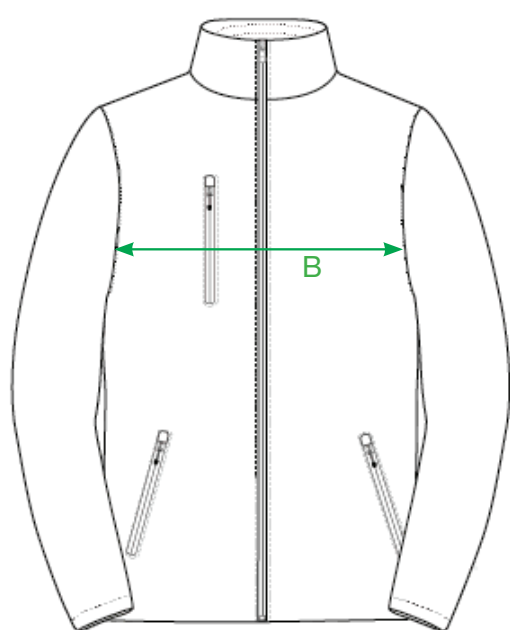

## MEASUREMENT SHEET/SIZE SPEC

0200957 PADDED SOFTSHELL LADY

FRONT

BACK

MEASUREMENT IN CM	XS	S	M	L	XL	XXL
A - BODYLENGTH CB	61	63	65	67	69	71
B - 1/2 CHEST WIDTH	49	51	54	57	61	66
C - SLEEVELENGTH	62	63	64	65	66	67
D - 1/2 BOTTOM WIDTH	49	51	54	57	61	66

Sizing chart is in centimeters and sizing is subject to a market accepted tolerance. No rights may be derived from this sizing chart.