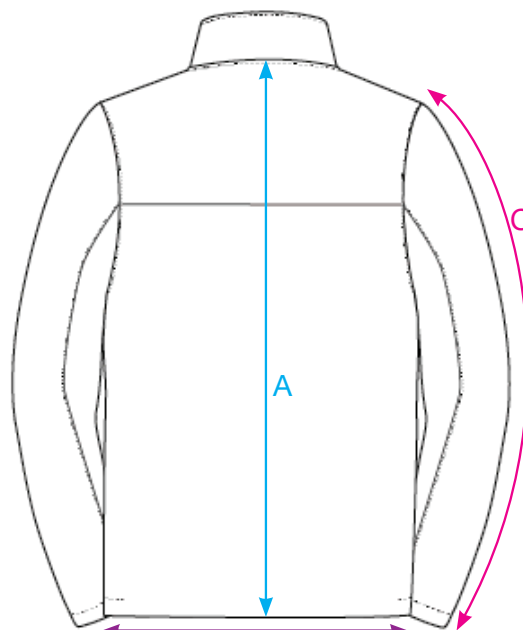

## MEASUREMENT SHEET/SIZE SPEC

0200957 PADDED SOFTSHELL LADY

FRONT

BACK

MEASUREMENT IN CM	XS	S	M	L	XL	XXL
A - BODYLENGTH CB	61	63	65	67	69	71
B - 1/2 CHEST WIDTH	49	51	54	57	61	66
C - SLEEVELENGTH	62	63	64	65	66	67
D - 1/2 BOTTOM WIDTH	49	51	54	57	61	66

Sizing chart is in centimeters and sizing is subject to a market accepted tolerance. No rights may be derived from this sizing chart.