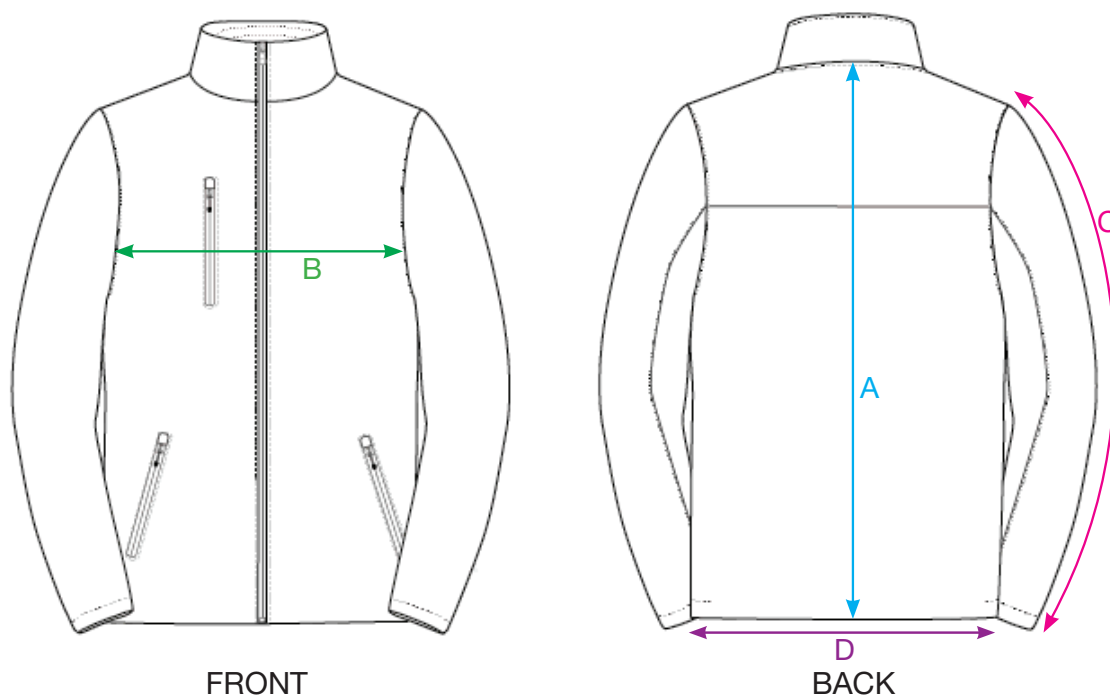

MEASUREMENT SHEET/SIZE SPEC

0200954 PADDED SOFTSHELL

FRONT

BACK

MEASUREMENT IN CM	XS	S	M	L	XL	XXL	3XL	4XL
A - BODYLENGTH CB	65	68	71	74	77	80	82	84
B - 1/2 CHEST WIDTH	48	52	56	60	64	70	76	82
C - SLEEVELENGTH	64	66	67,5	69	70	71	71	71
D - 1/2 BOTTOM WIDTH STRETCHED	45	49	53	57	61	67	73	79

Sizing chart is in centimeters and sizing is subject to a market accepted tolerance. No rights may be derived from this sizing chart.